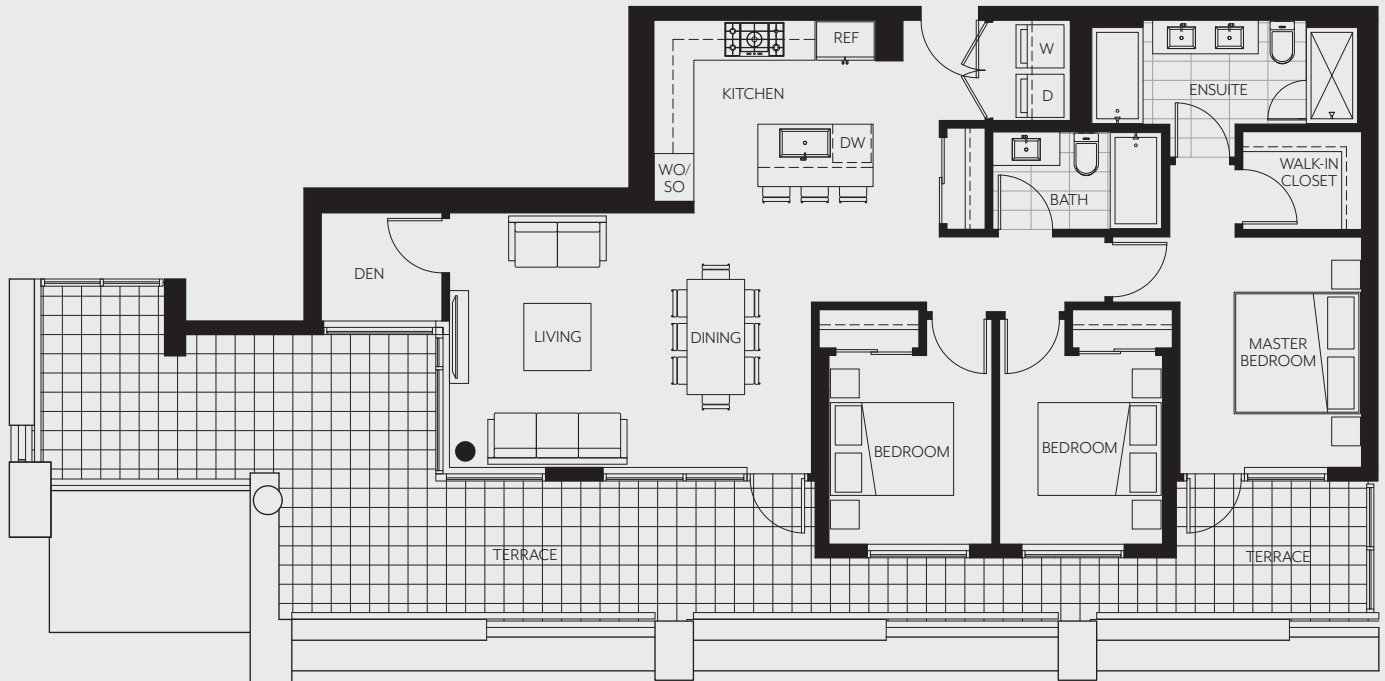

Basalt

Plan SPH5

Three Bedroom + Two Bath + Den
Living: 1205 Sq Ft / Exterior: 497 Sq Ft

The Penthouse Collection

LEVEL 5

Dimensions, sizes, specifications, layouts and materials are approximate only and subject to change without notice. Purchasers are advised to review the Disclosure Statement and Offer of Purchase and Sale for more information E.&O.E.