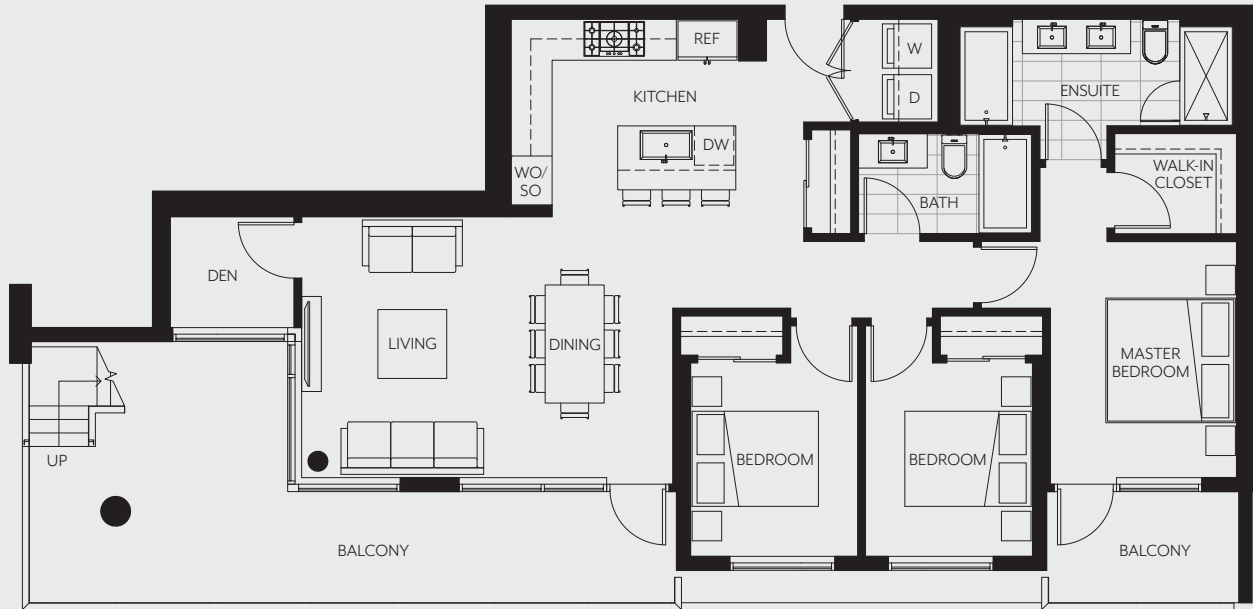

Basalt

Plan PH5

Three Bedroom + Two Bath + Den
Living: 1205 Sq Ft / Exterior: 858 Sq Ft

The Penthouse Collection

LEVEL 6

Dimensions, sizes, specifications, layouts and materials are approximate only and subject to change without notice. Purchasers are advised to review the Disclosure Statement and Offer of Purchase and Sale for more information E.&O.E.