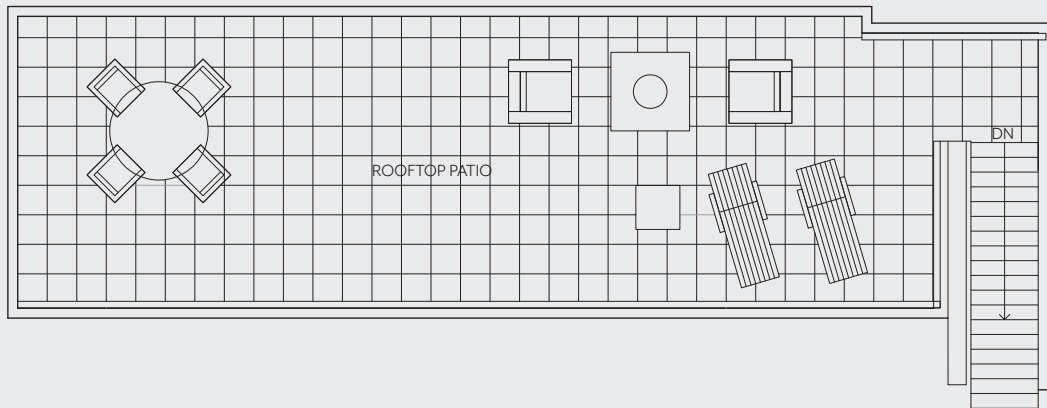

## Plan PH4

Three Bedroom + Two Bath + Flex  
Living: 1223 Sq Ft / Exterior: 1005 Sq Ft

The Penthouse Collection

LEVEL 6

Dimensions, sizes, specifications, layouts and materials are approximate only and subject to change without notice. Purchasers are advised to review the Disclosure Statement and Offer of Purchase and Sale for more information E.&O.E.