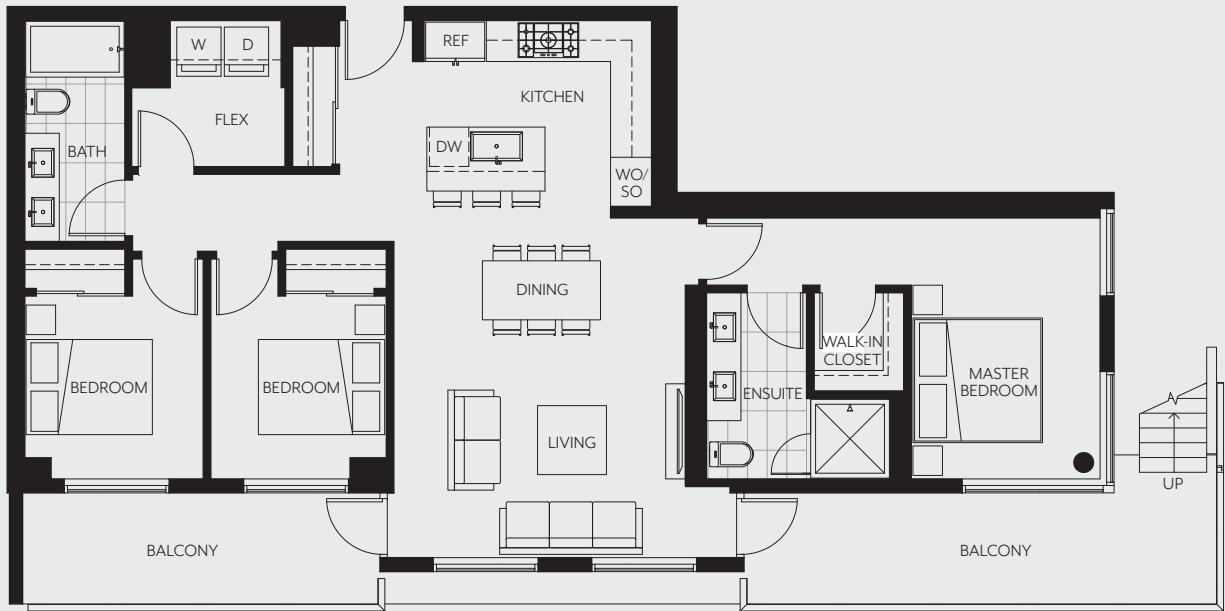

# Basalt

## Plan PH4

Three Bedroom + Two Bath + Flex  
Living: 1223 Sq Ft / Exterior: 1005 Sq Ft

The Penthouse Collection

LEVEL 6

Dimensions, sizes, specifications, layouts and materials are approximate only and subject to change without notice. Purchasers are advised to review the Disclosure Statement and Offer of Purchase and Sale for more information E.&O.E.